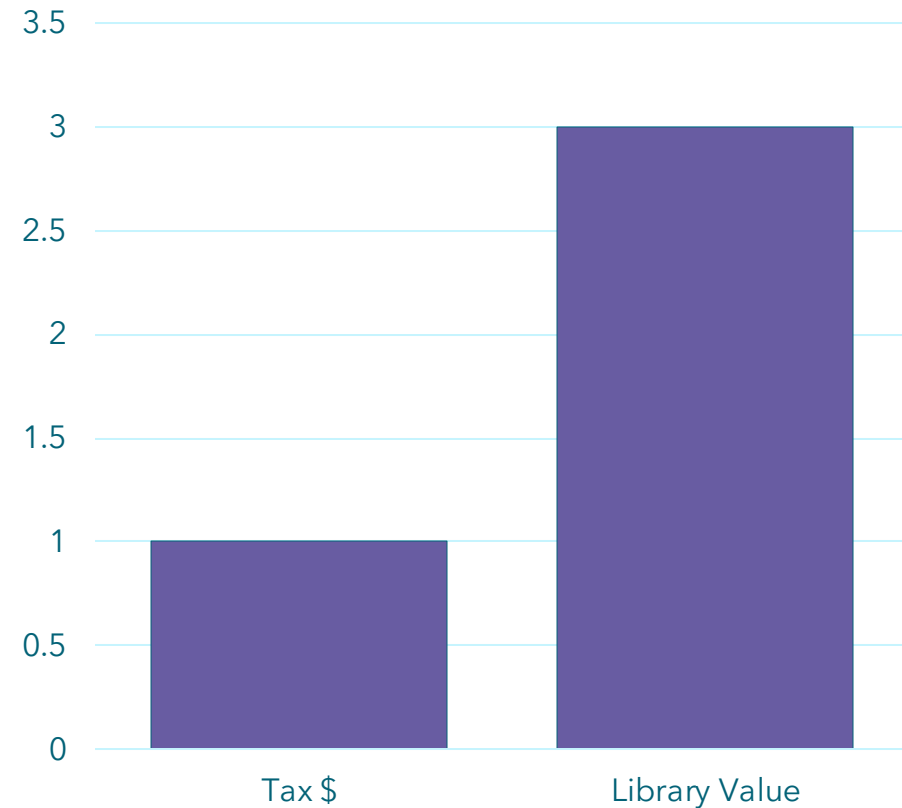

With BIG returns

300%

Average return on investment of a MA public library to its community

Data source: MBLC Annual Report of Information
Statistics &